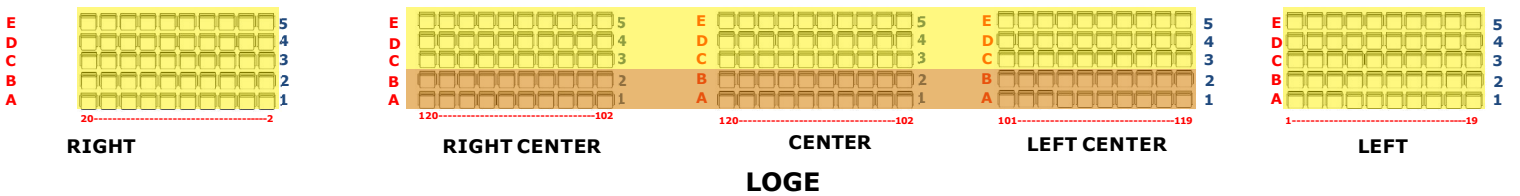

PROVIDENCE PERFORMING ARTS CENTER

Festival Ballet Providence Seating

- Director's Circle
- Golden Circle
- Mid Orchestra
- Rear Orchestra/1st Dress Circle
- 2nd Dress Circle

STAGE