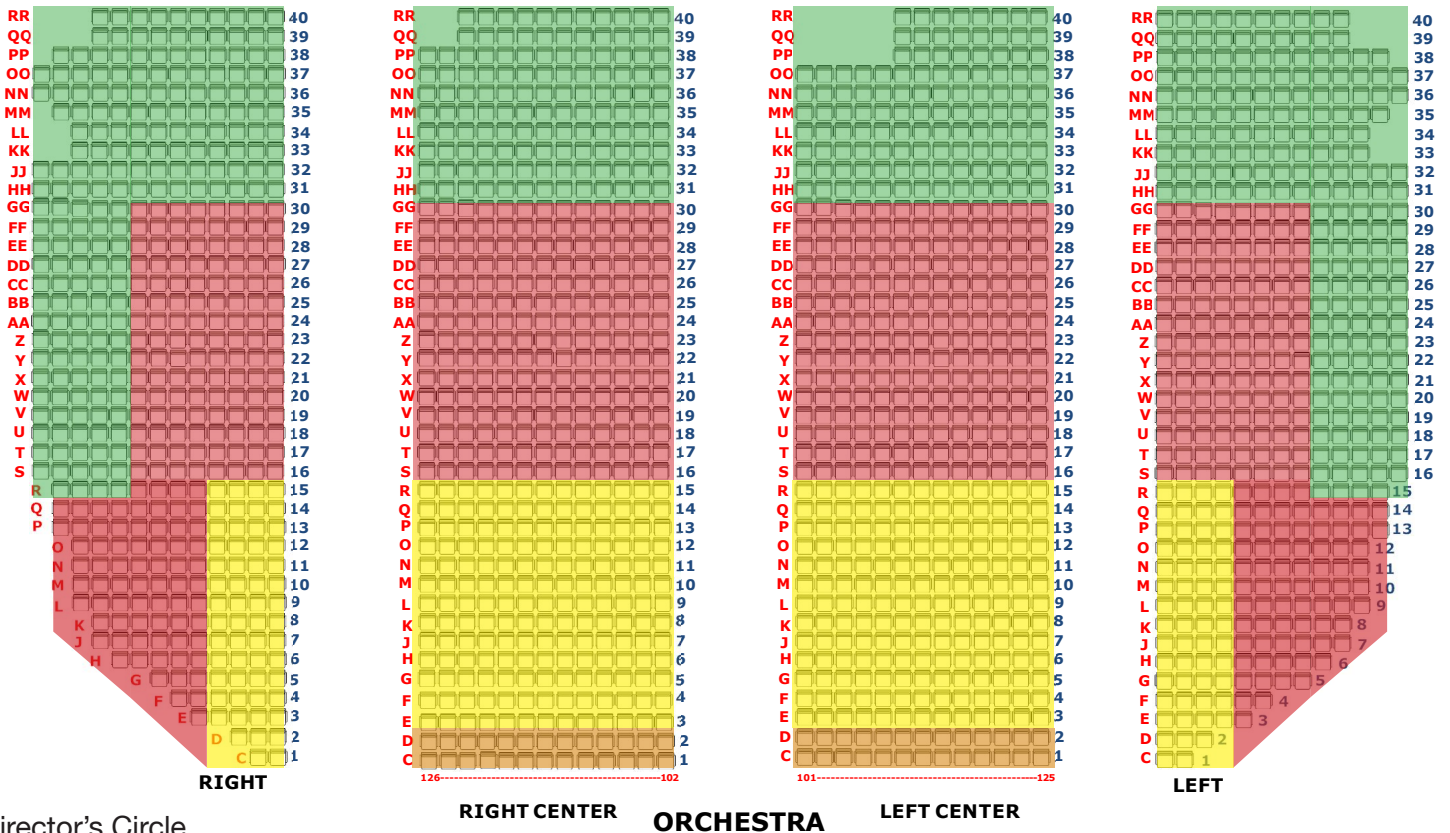

PROVIDENCE PERFORMING ARTS CENTER

Festival Ballet Providence Seating

- Director's Circle
- Golden Circle
- Mid Orchestra
- Rear Orchestra/1st Dress Circle
- 2nd Dress Circle

STAGE