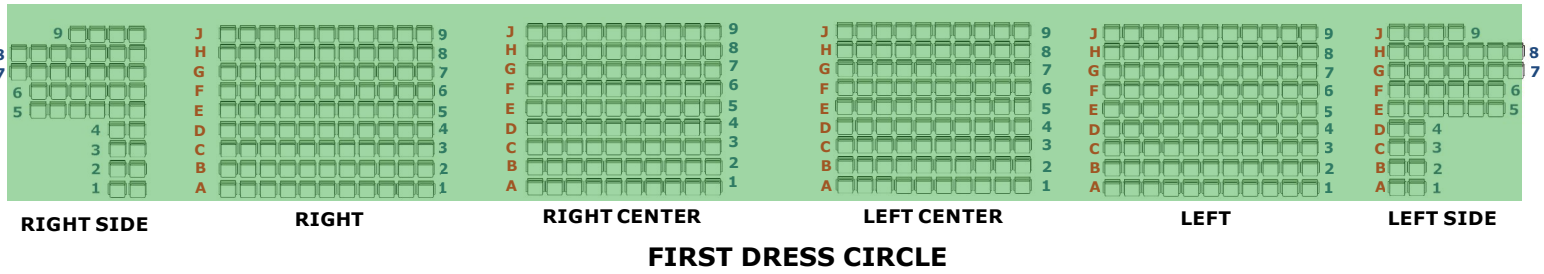

PROVIDENCE PERFORMING ARTS CENTER

Festival Ballet Providence Seating

- Director's Circle
- Golden Circle
- Mid Orchestra
- Rear Orchestra/1st Dress Circle
- 2nd Dress Circle

STAGE