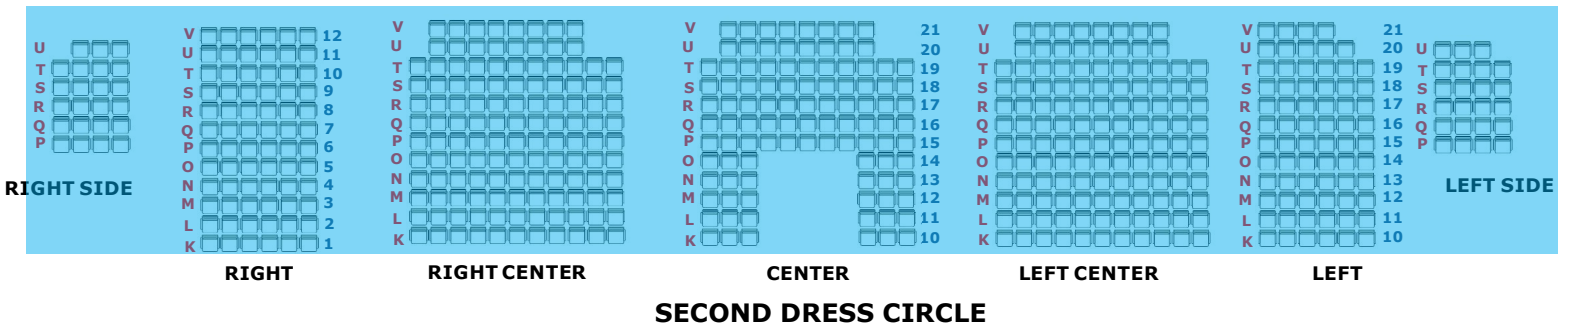

PROVIDENCE PERFORMING ARTS CENTER

Festival Ballet Providence Seating

- Director's Circle
- Golden Circle
- Mid Orchestra
- Rear Orchestra/1st Dress Circle
- 2nd Dress Circle

STAGE